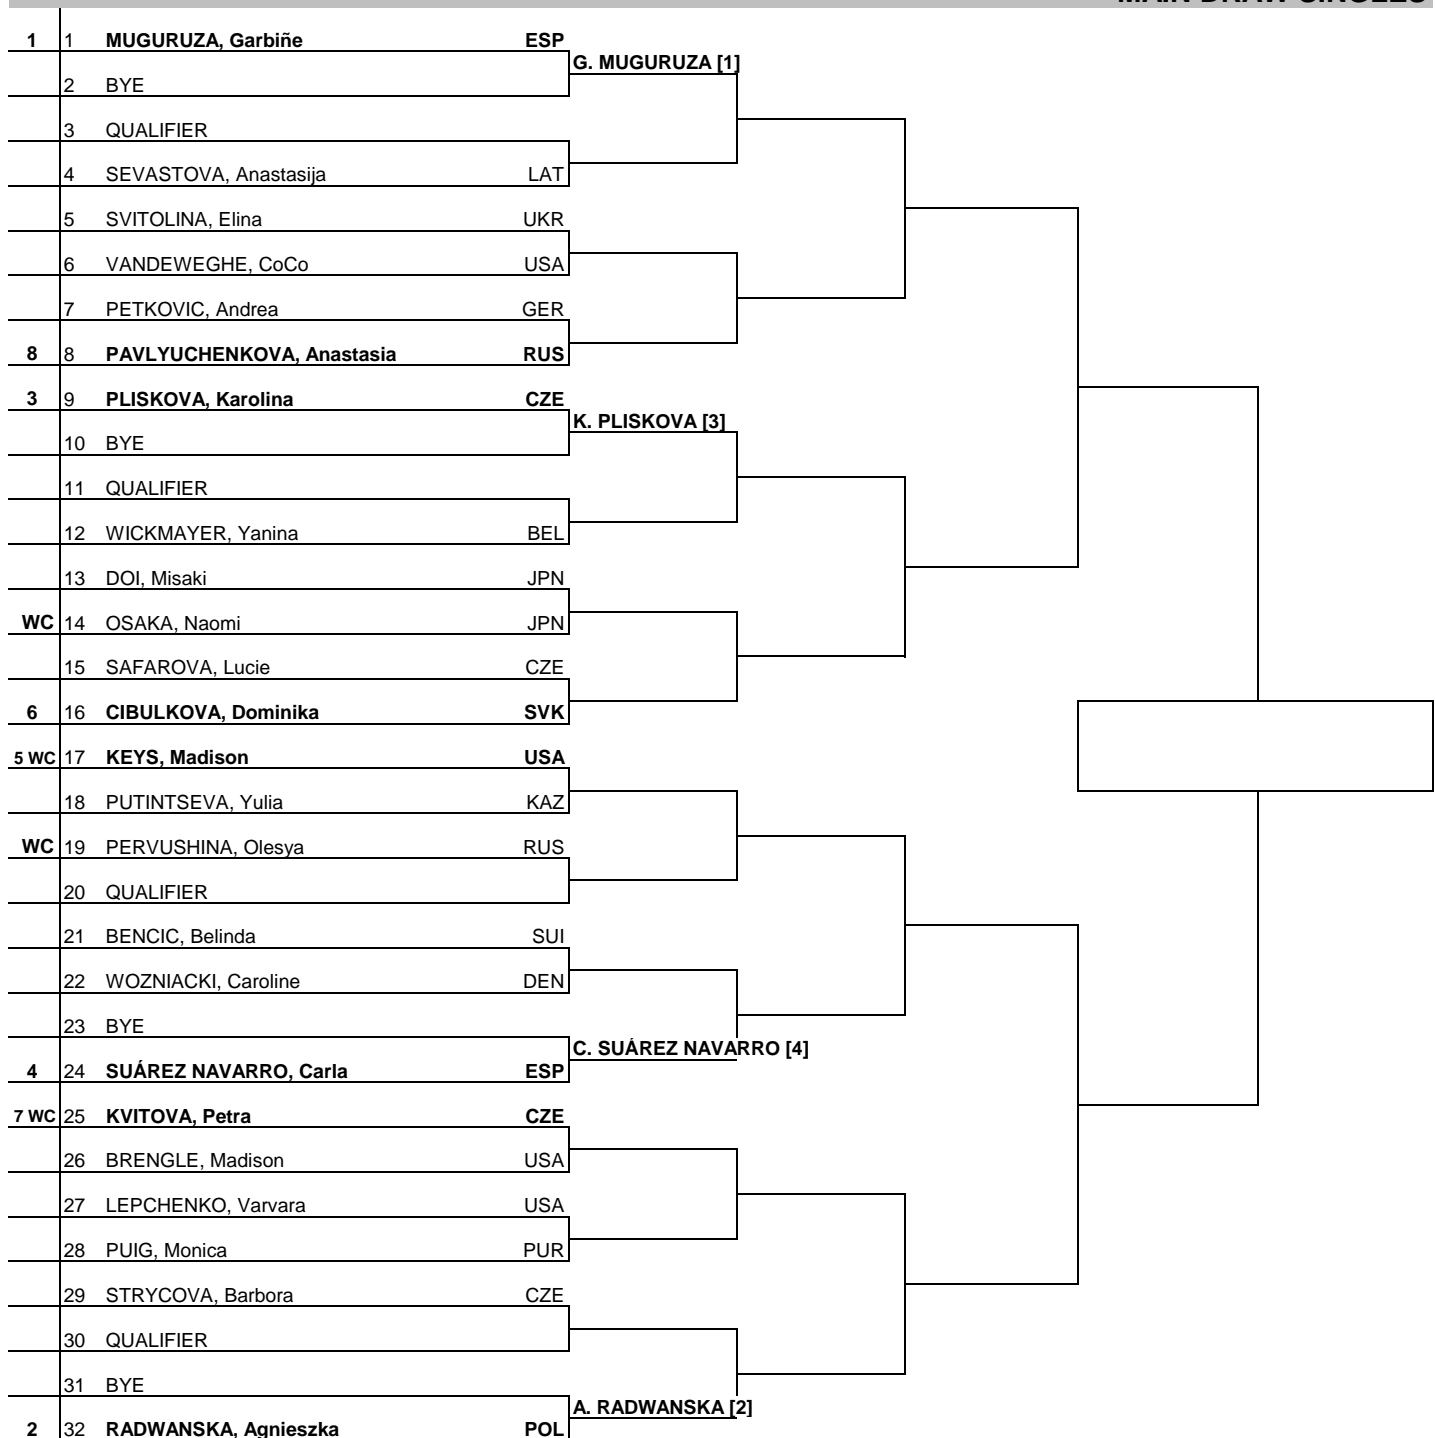

Toray Pan Pacific Open

Tokyo, Japan 17-25 september 2016

\$1,000,000 - WTA Premier

Hard, Decoturf

MAIN DRAW SINGLES

Seeded Players	Rank	Prize Money	Pts.	Lucky-Losers / Retirements / Withdrawals
1 MUGURUZA, Garbiñe	3	Winner	\$193,850	470
2 RADWANSKA, Agnieszka	4	Finalist	\$103,504	305
3 PLISKOVA, Karolina	6	Semi-Finalist	\$55,287	185
4 SUÁREZ NAVARRO, Carla	8	Quarter-Finalist	\$22,518	100
5 KEYS, Madison	9	2nd Round	\$12,077	55
6 CIBULKOVA, Dominika	12	1st Round	\$7,662	1
7 KVITOVA, Petra	16	Last Direct Acceptance		
8 PAVLYUCHENKOVA, Anastasia	17	Varvara Lepchenko,56		
www.wtatennis.com		Players Representative(s)		WTA Supervisor(s)
facebook.com/WTA twitter.com/WTA youtube.com/WTA		Carla Suarez Navarro		Giulia Orlandi